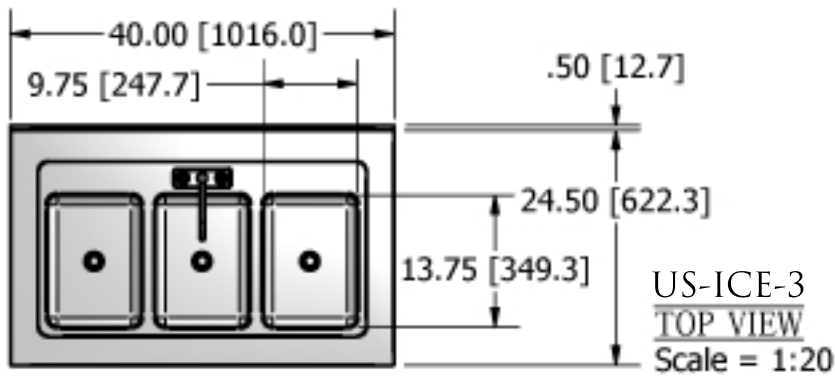

US-ICE-3
ISO VIEW
Scale = 1:20

- *Constructed of T304 Stainless Steel
- *Faucets and Sinks are NSF Approved
- *Basins are 9.75 x 13.75 x 10" Deep
- *Water Tank has 5 Gallon Capacity
- *Electrical Connection, Standard three prong 120 Volt
- *Water Heater and Pump are UL Recognized

GENERAL NOTES:
 1.) Units of Measure:
 Inches [Millimeters]
 2.) Content is exclusive
 property of US-ICE MACHINE.
 This may not be replicated
 or distributed without the
 written consent of
 US-ICE MACHINE.
 3.) Material: T-304 Stainless
 Steel (Thickness Varies).

DRAWN jacob.doedtman	4/2/2010	TITLE MODEL: US-ICE-3 Mobile Sink Unit		
CHECKED				
QA				
MFG				
APPROVED		SIZE A	DWG NO US-ICE-3	REV
		SCALE As Noted	SHEET 1 OF 1	